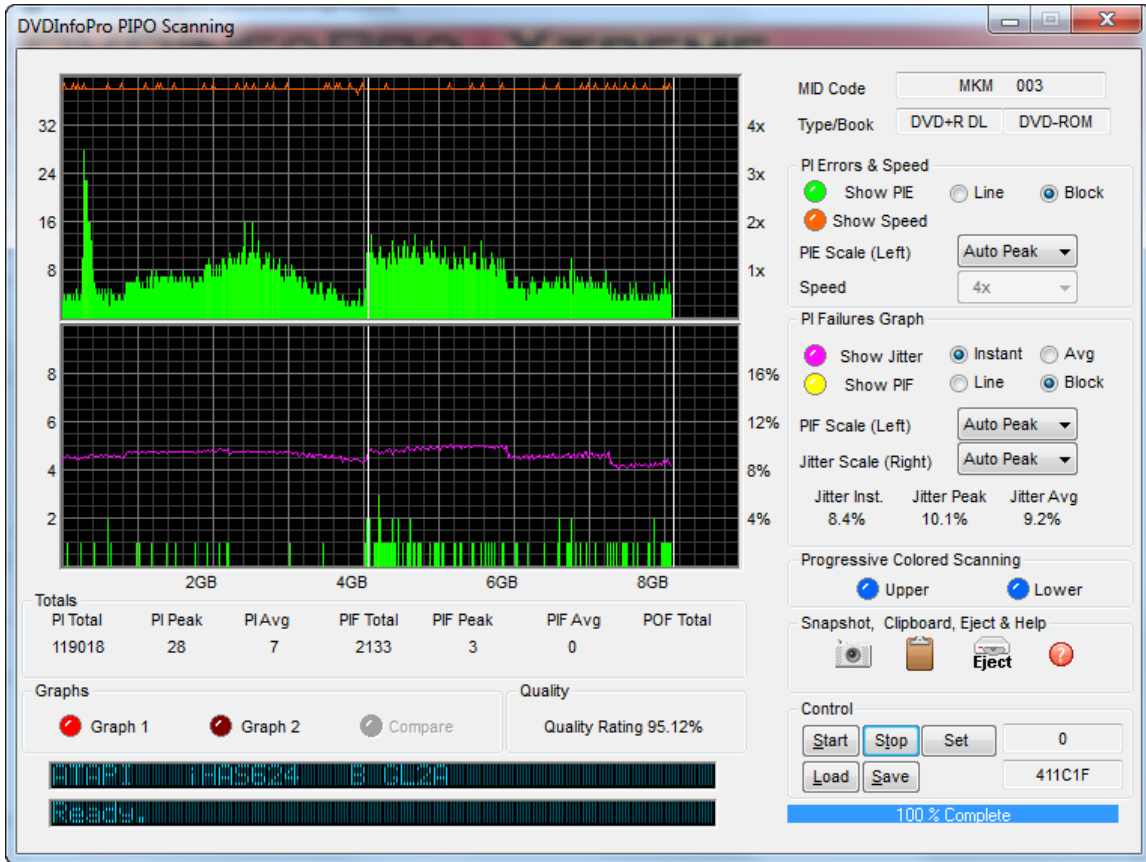

Disc Quality Scanning of recorded 8.7GB Disc using DVDInfoPro:

Basic CD-R Writing:

Media Information:

Media Brand	Taiyo Yuden
Manufacture	Taiyo Yuden / JVC
Media ID	97m24s01f
Capacity	700MB

Recording Performance @ 32x - Opti Drive Control:

Recording Drive Model:	Recording Time:
Sony Optiarc AD5280S-CB Plus	3:37
Pioneer DVR217	3:25
Pioneer DVR220L	3:31
LG GH24NS70	3:03

Media Quality - Opti Drive Control:

Recording Drive Model:	Scanning Drive: Liteon iHAS124B Scanning Speed: 8x		
	C1 Avg	C1 Max	C2 Total
Sony Optiarc AD5280S-CB Plus	0.22	129	72
Pioneer DVR217	0.24	97	55
Pioneer DVR220L	0.27	39	2
LG GH24NS70	0.40	48	0