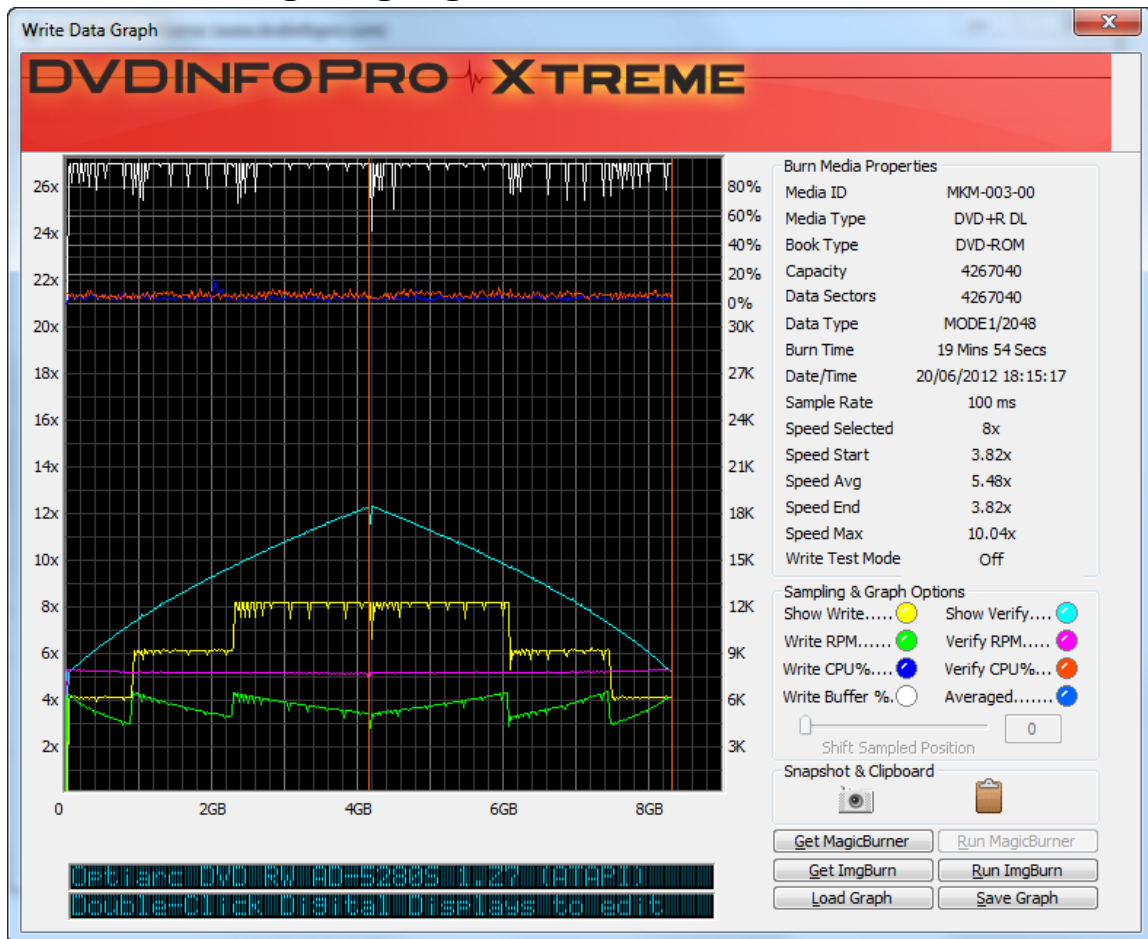

Special Feature – DVD+R DL Overburning:

The most important features of this DVD writer that stand out among others is the fact that it officially supports DVD+R DL overburning. Allowing to burn 8.7GB data on a 8.5GB capacity disc.

Drive Model	DVD+R DL Writing Capacity (Bytes)
Sony Optiarc AD5280S-CB Plus	8,738,897,920
Pioneer DVR217	8,547,991,552
Pioneer DVR220L	8,547,991,552
LG GH24NS70	8,547,991,552

Full 8.7GB Writing using ImgBurn: